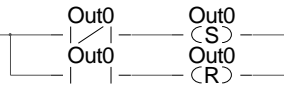

1

Inp0
P

	Project : SRRelay	
	PROGRAM : LD	
	Release :	Ver :1.00
	Author :	Date:29/11/2010
	Note :	Page:1 of 1